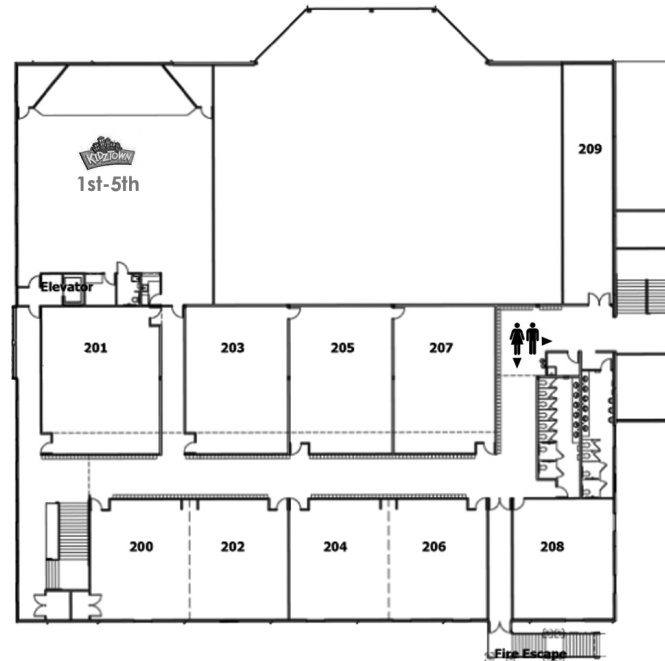

Upper Level

Horizon Community Church
 South Campus
 23370 SW Boones Ferry Rd.
 Tualatin, OR